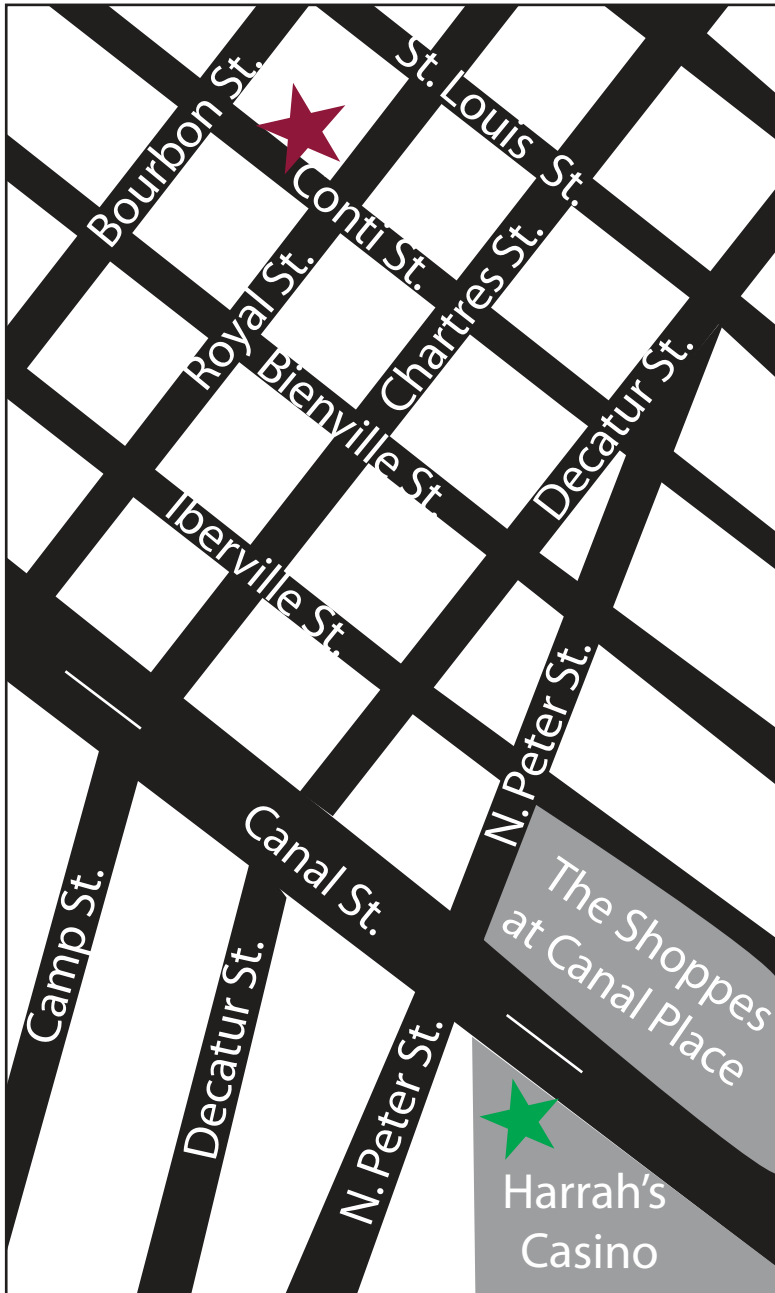

**Directions to our  
French Quarter location  
739 Conti St.  
504.525.6002**

## ★ Oceana Grill

★ 10 minute walk  
from Harrah's Casino  
and Canal Place

FROM METAIRIE

- Take I-10 East towards New Orleans
- Take exit 235A Orleans Avenue toward Vieux Carre
- Orleans Avenue becomes Basin St.
- Turn left on Conti St.

FROM UPTOWN

- Take St. Charles Avenue towards the French Quarter
- At Lee Circle take a right on Andrew Higgins Drive
- Turn left onto Camp St.
- Camp St. becomes Chartres St.
- Turn right onto Conti St.
- Turn right onto Decatur St.